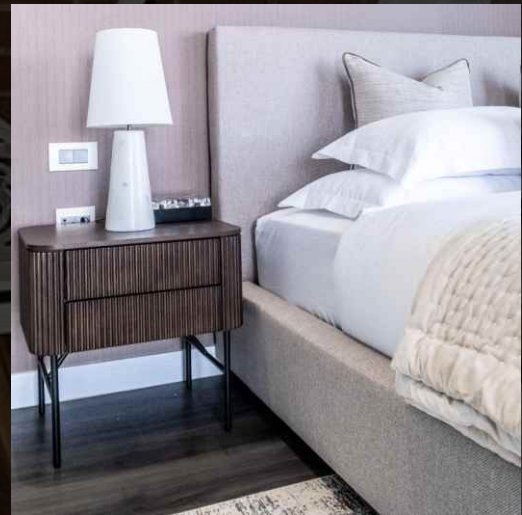

ABOUT US

Specializes in providing turnkey design solutions for highend residential luxury homes and commercial projects. We have achieved a reputation on the market for our ability to create luxurious, sophisticated interiors of timeless quality, extraordinary design, and functionality, infused with clients personal style and desires. Most importantly we respect our client's budget and established timeline

We deliver a service of a very personal nature. It cannot be otherwise. It results in relationships with the client that continue for years thereafter. posh creativity Interior Design ensures your space reflects your inner aspirations. It needs enthusiastic energy and inspiration for fabric selection, space design, financial understanding, manufacturing savoir-faire and timeous delivery.

What makes us different

In the extreme built environment of South Africa, what makes us different is to bring "NATURE" in our designs as people are moving away from it. Our vision is to bring humanity back to its origin that is NATURE. In order to do that we try to bring harmony between inside and outside, being close to true forms by using materials in their original forms.

"NATURE HOLDS THE KEY TO OUR AESTHETICS, INTELLECTUAL, COGNITIVE AND EVEN SPIRITUAL SATISFACTION"